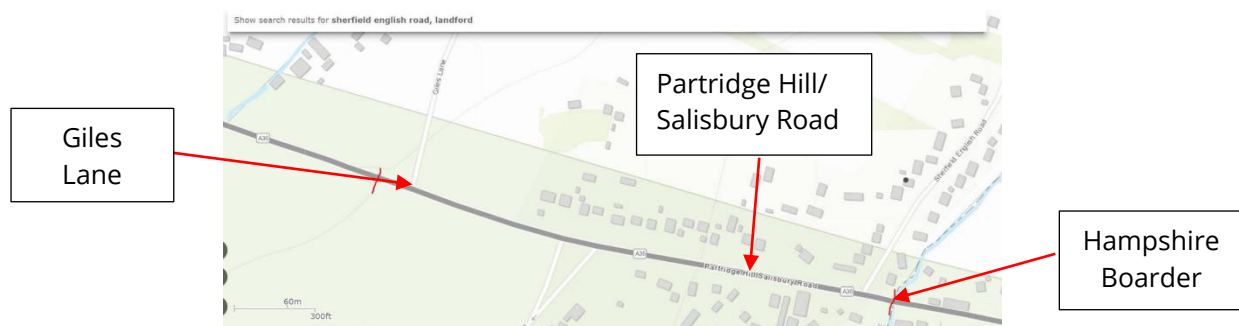

Landford Parish Council are pleased to announce Highways England will be reducing the speed limit on the A36 between Giles Lane and the Hampshire border (see map below) before the end of the financial year (2021/22).

We wish to acknowledge and thank members of the public who helped raise awareness to the need to bring about this change.